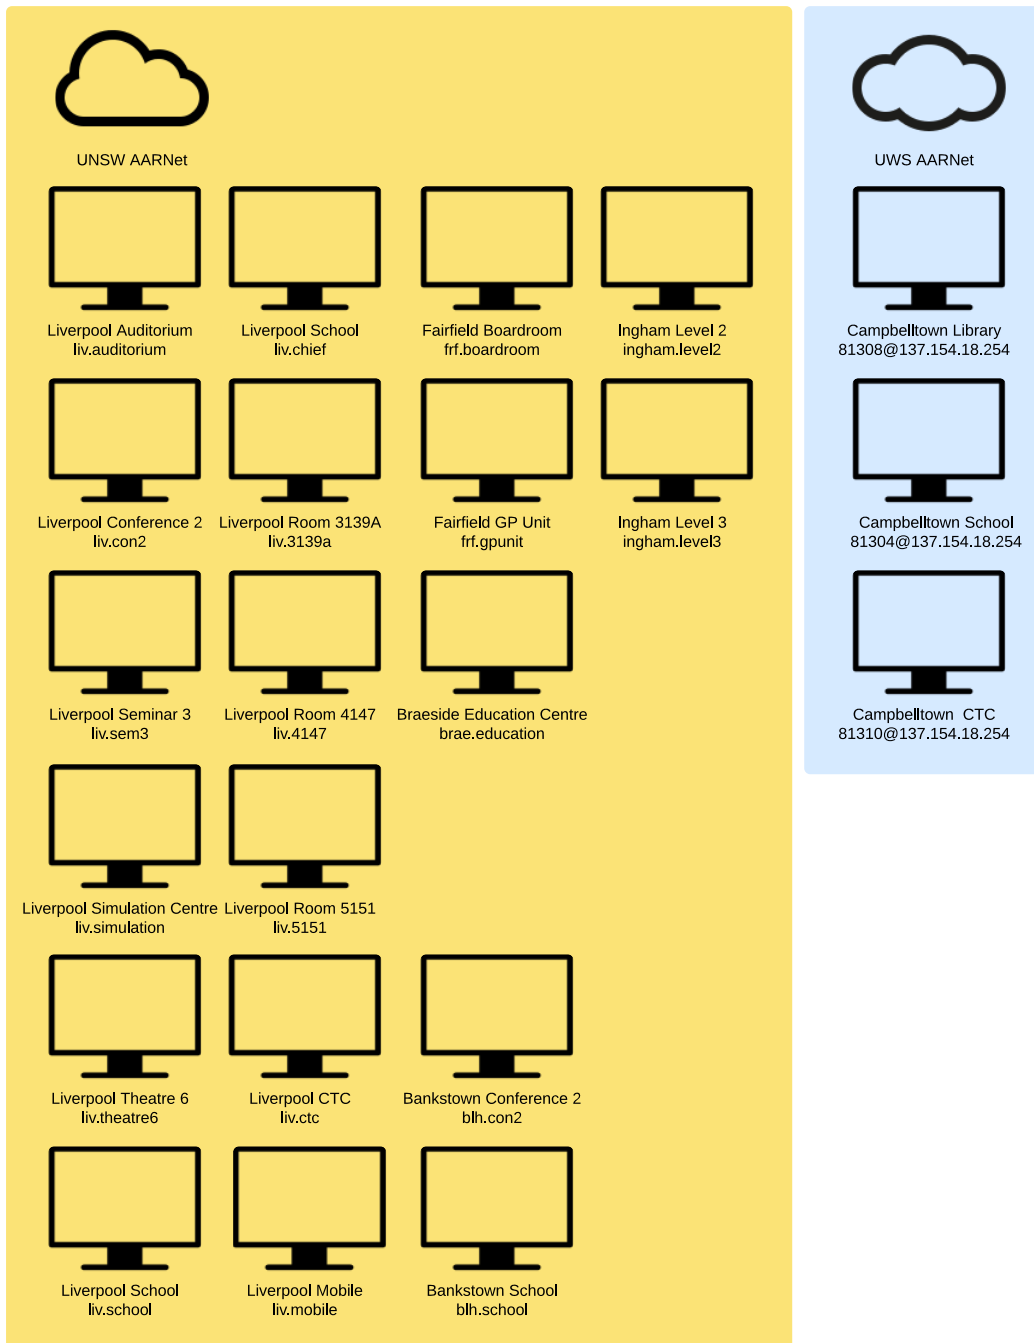

# South Western Sydney Clinical School Videoconference Network

Updated: September 2014

**Direct dial between endpoints on AARNet or any other public IP in the world - you can also schedule recurring calls by booking a bridge**